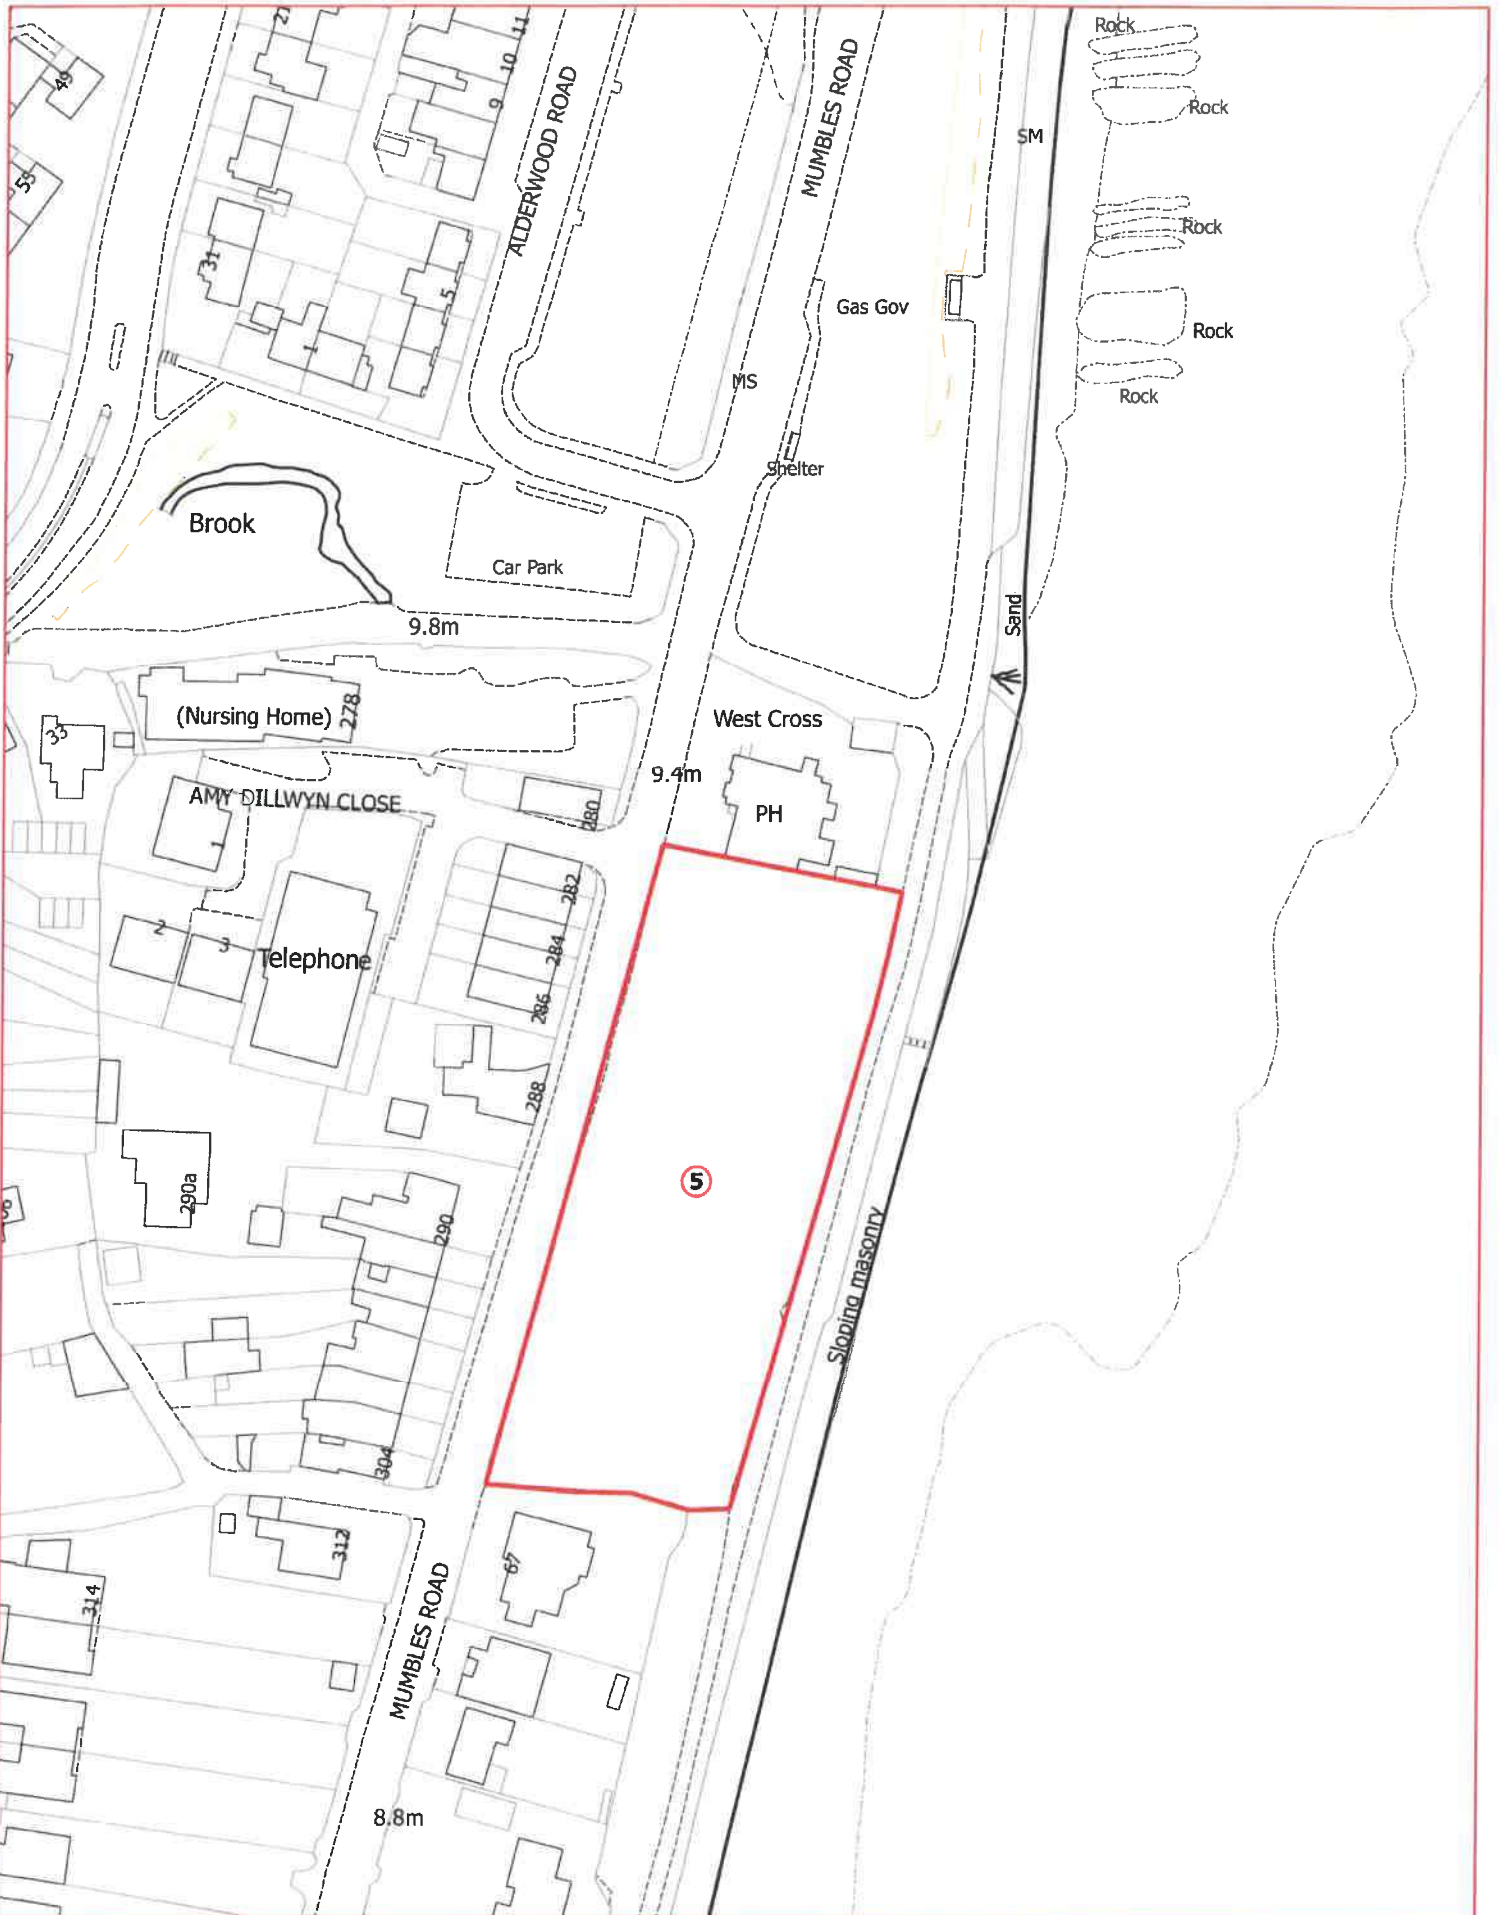

© Hawlfraint a hawilau cronfa ddata'r Goron 2019. Rhif Trwydded yr Arolwg Ordnans 100023509

© Crown Copyright and database right 2019. Ordnance Survey 100023509

© GetMapping PLC

Cyngor **Abertawe**  
**Swansea** Council

This plan is for illustrative purposes only and should not be used as a legal document.

GeoDiscoverer

Scale: 1:1250

Date: 10/04/2019

Created by: Lewis.Hinds

**5 - Land Adj. West Cross Inn - 1.1 Acres**

© Crown Copyright and database right 2018  
Ordnance Survey 100023509

**6 - Skate Park - 2.5 Acres**

© Crown Copyright and database right 2018  
 Ordnance Survey 100023509

**9 - Sketty Lane Car Park - 3823 sqm**

© Crown Copyright and database right 2018  
Ordnance Survey 100023509

Hquantum/estates/Geoff

Scale 1:1250@ A4