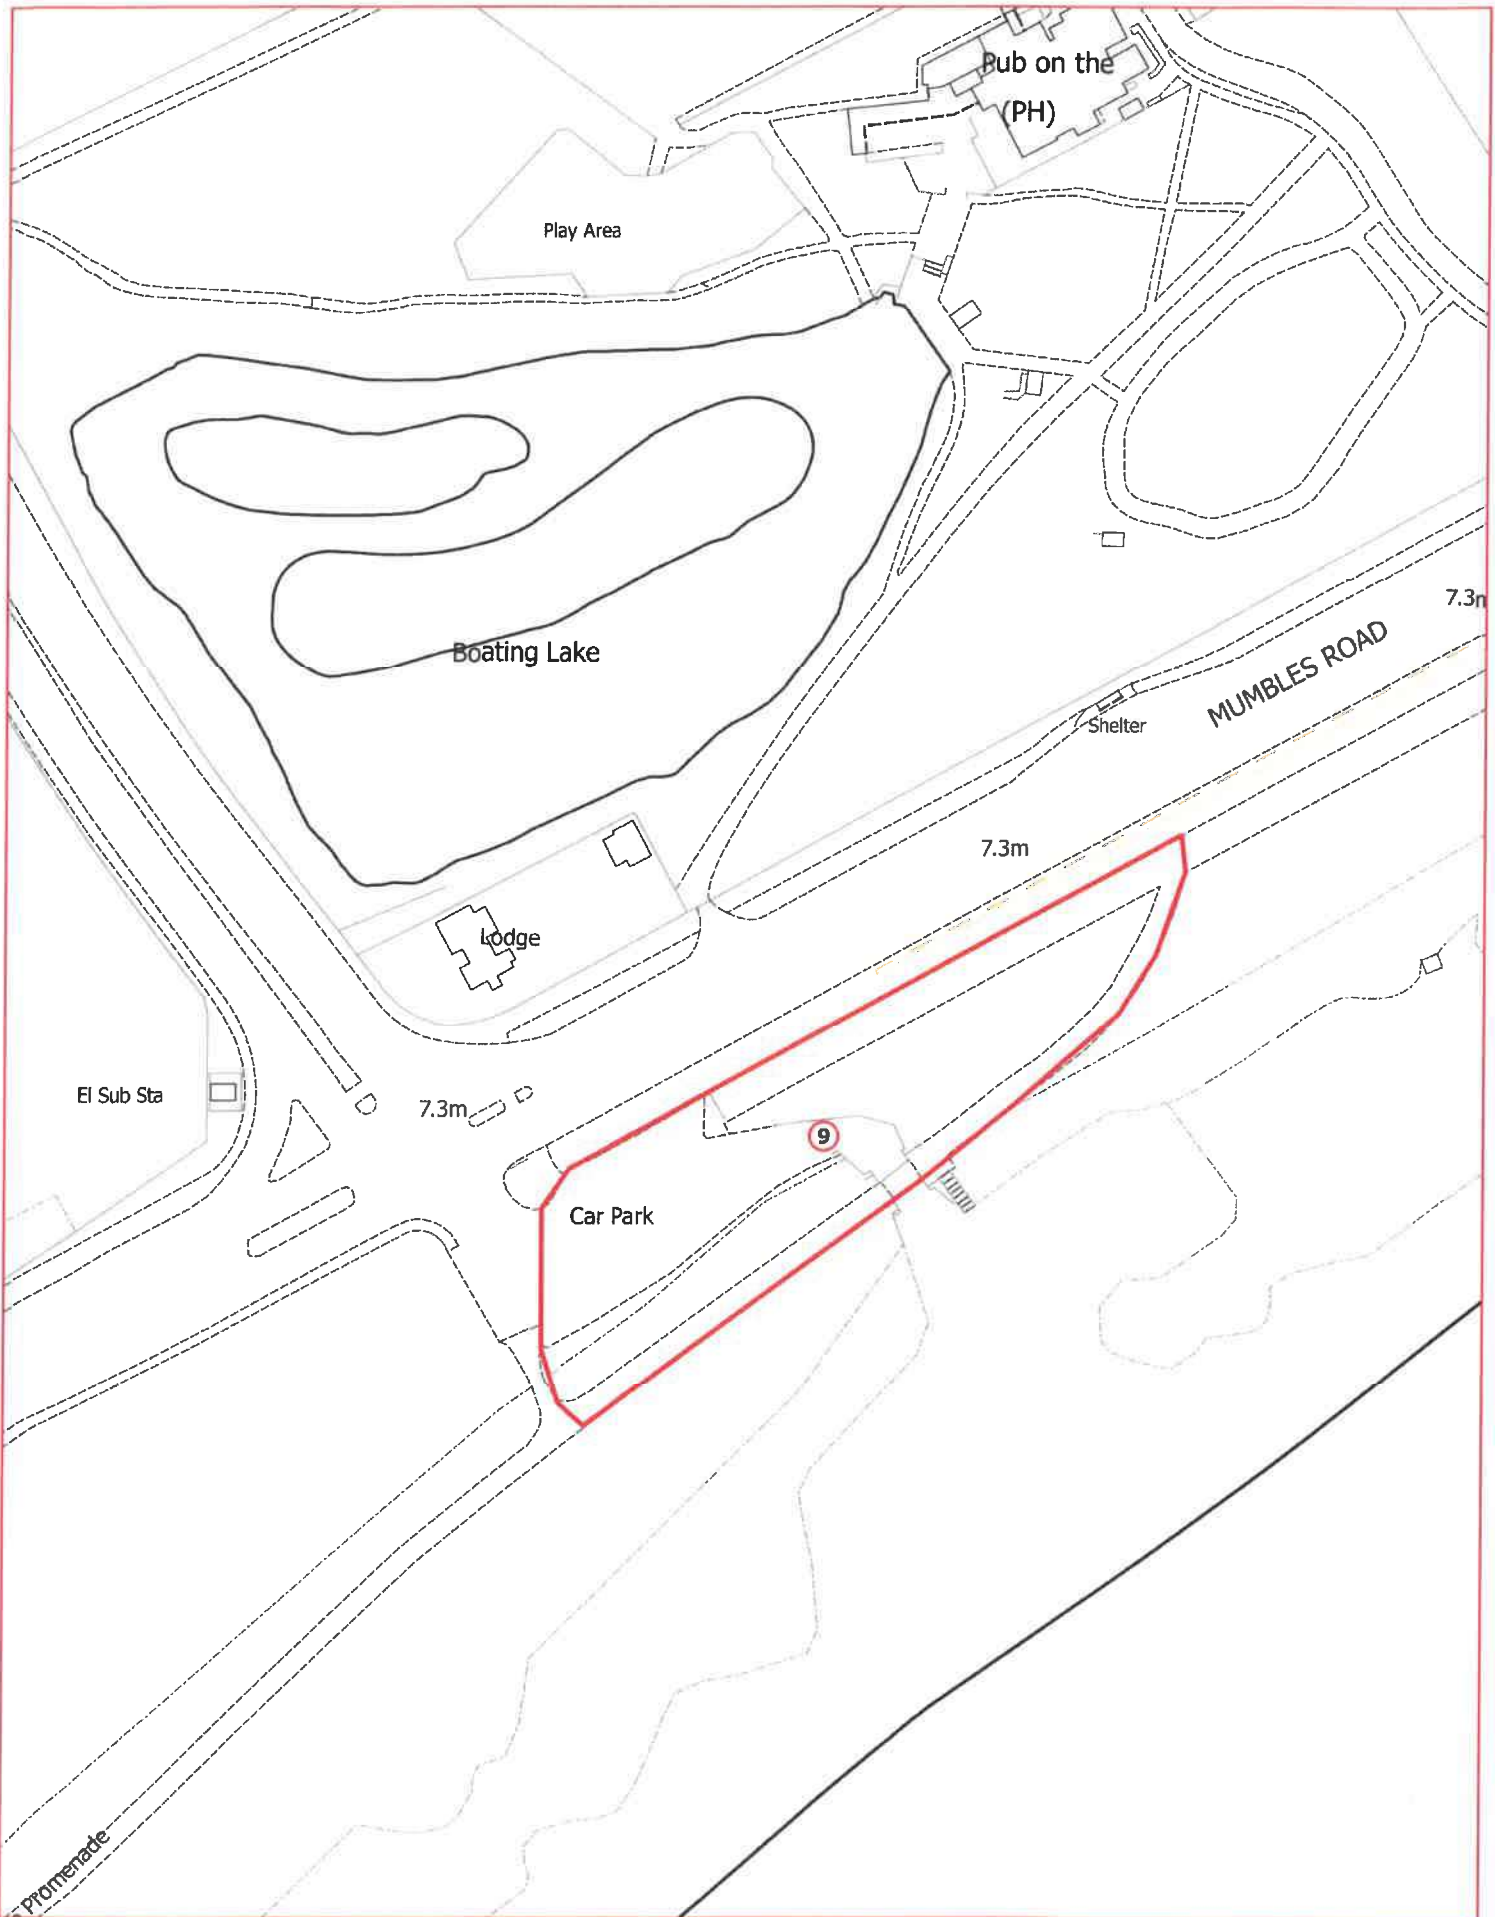

This plan is for illustrative purposes only and should not be used as a legal document.

GeoDiscoverer

Scale: 1:1250

Date: 10/04/2019

Created by: Lewis.Hinds

**5 - Land Adj. West Cross Inn - 1.1 Acres**

© Crown Copyright and database right 2018  
Ordnance Survey 100023509

**6 - Skate Park - 2.5 Acres**

© Crown Copyright and database right 2018  
 Ordnance Survey 100023509

**9 - Sketty Lane Car Park - 3823 sqm**

© Crown Copyright and database right 2018  
Ordnance Survey 100023509